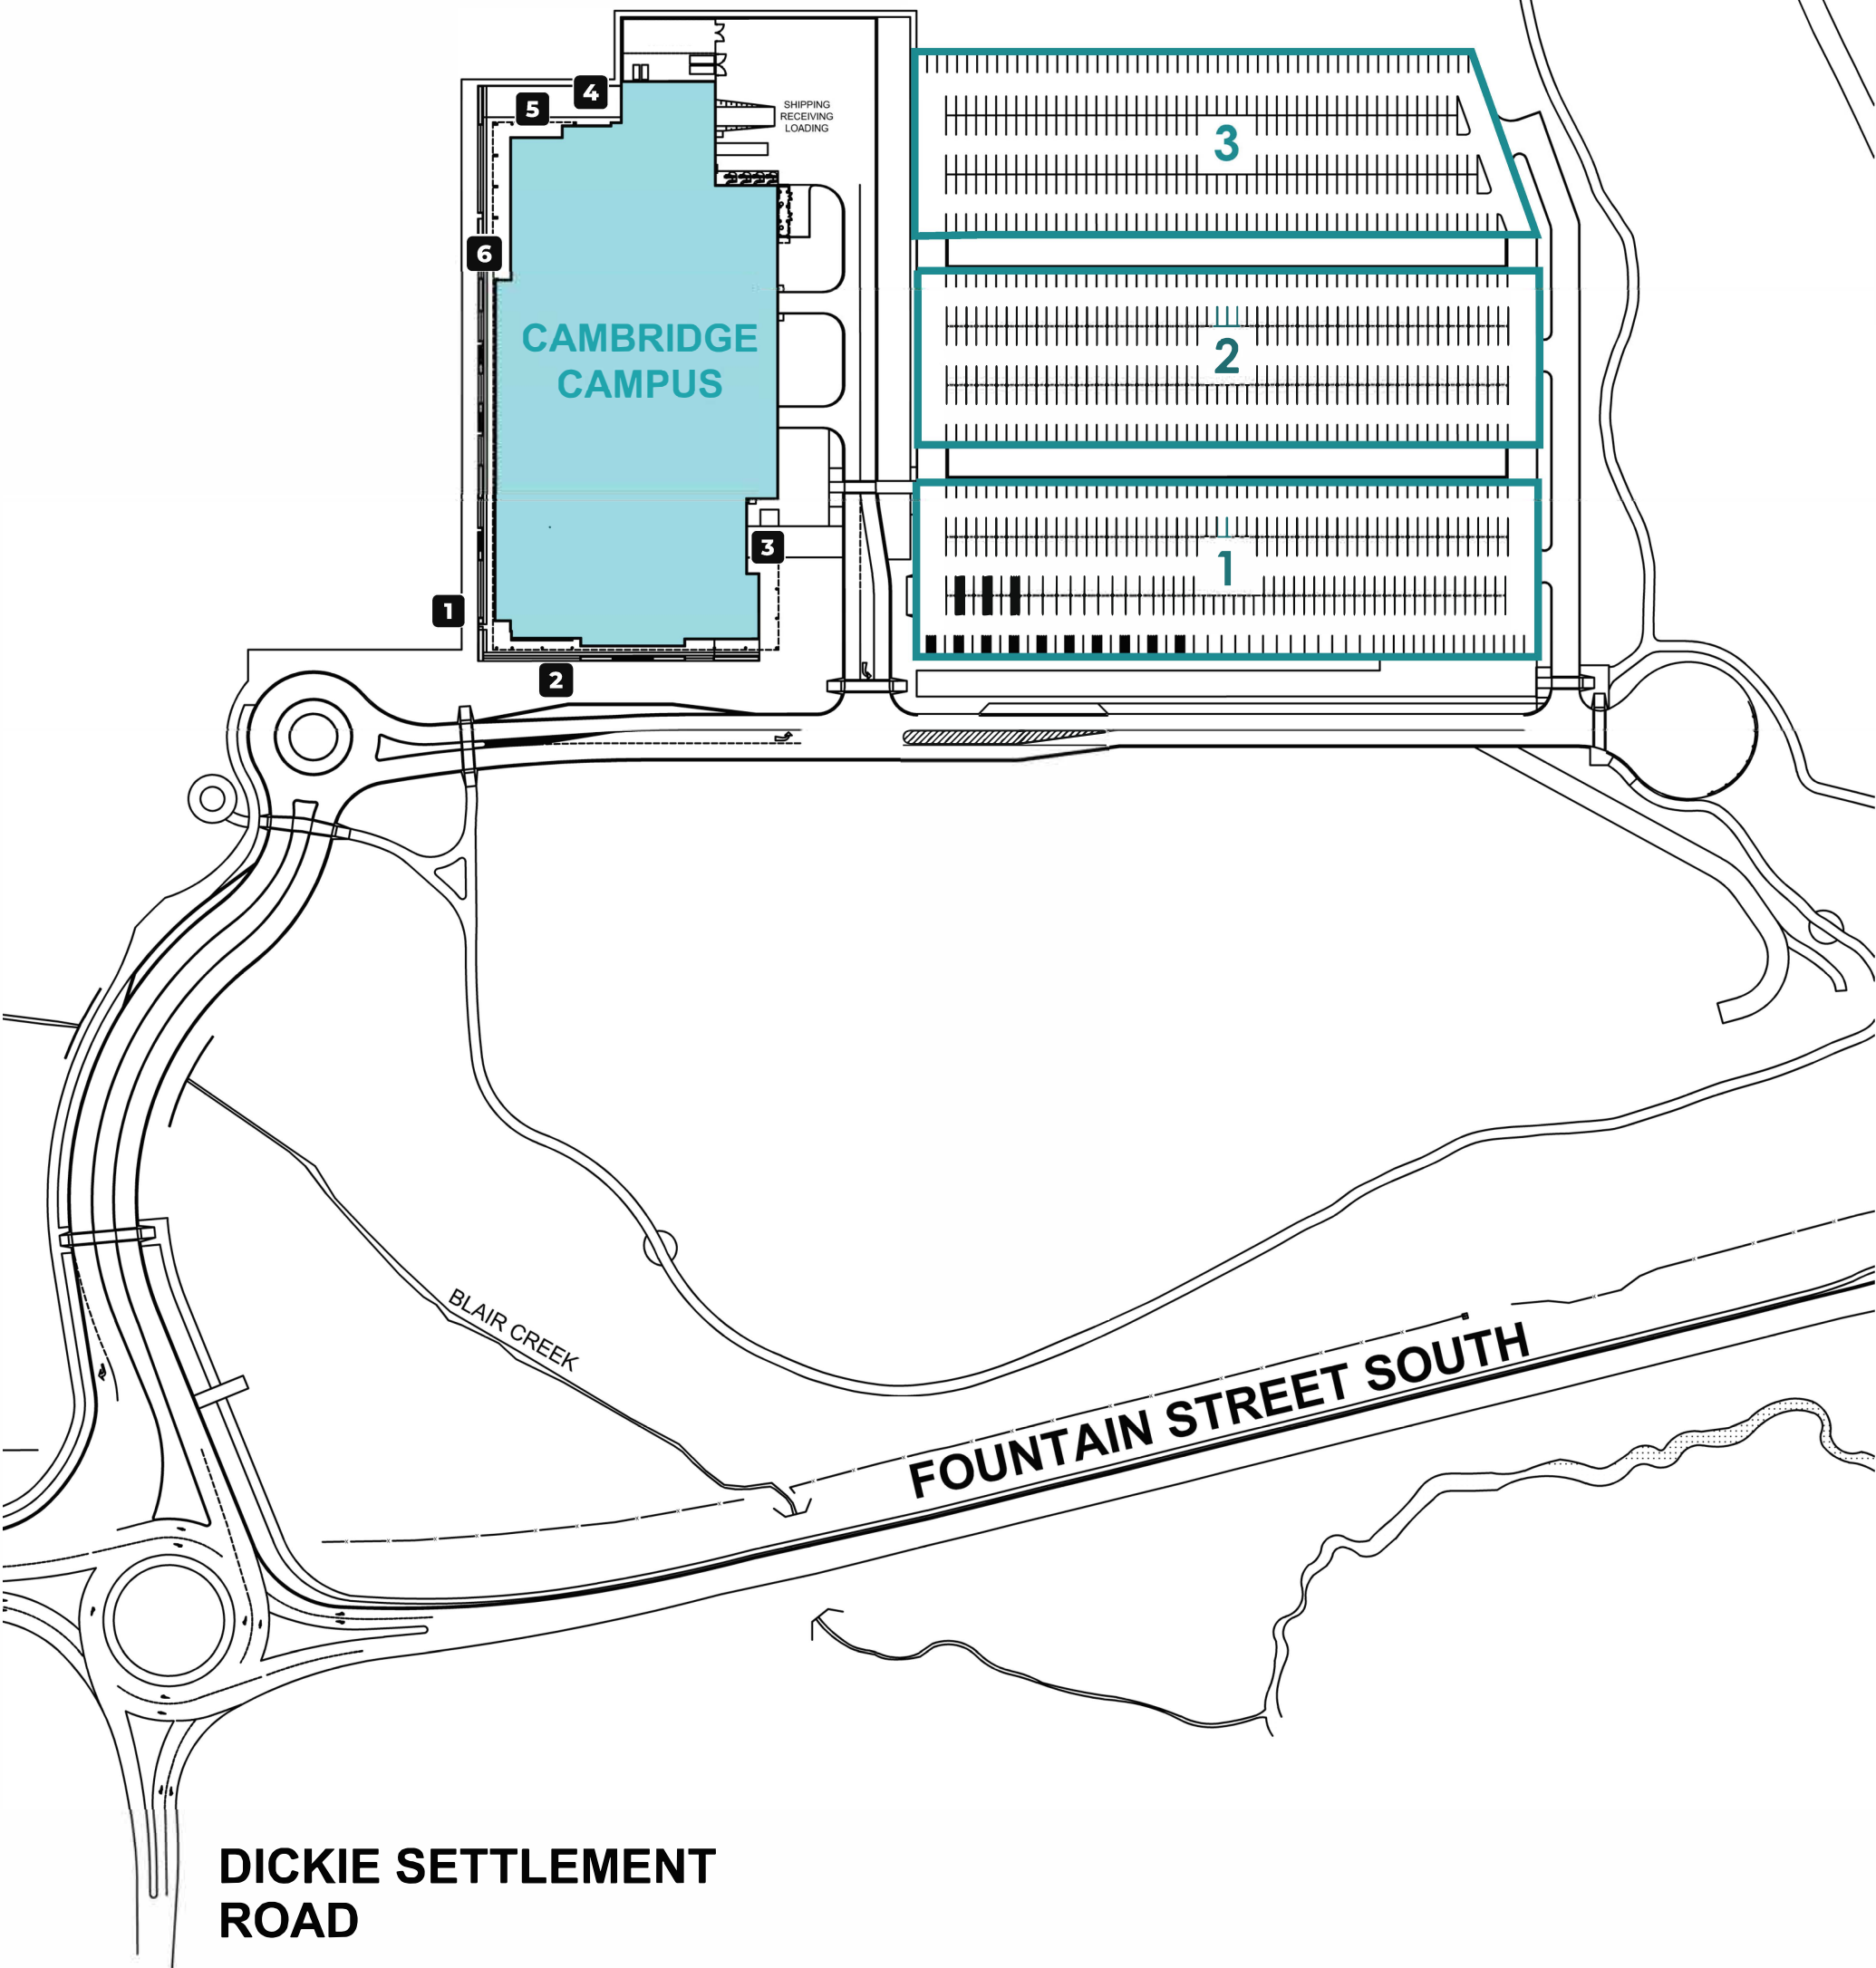

# CONESTOGA COLLEGE CAMBRIDGE CAMPUS

850 FOUNTAIN ST. SOUTH  
CAMBRIDGE, ON N3H 0A8

MORNINGSIDE DRIVE

DICKIE SETTLEMENT  
ROAD